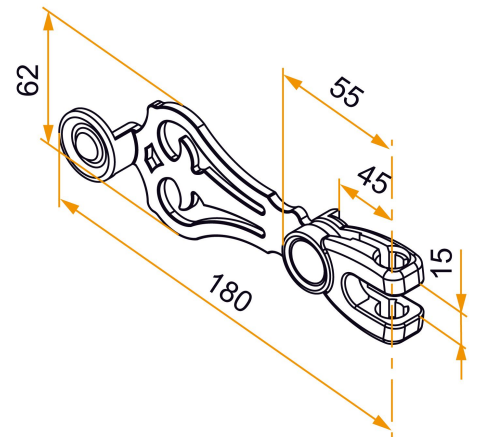

Possible applications include :

PVC and Aluminum
wing shutter
accessories

Features

- Composite handle body Aluminum handle Assembly

Products to be ordered from :
BURGAUD SAS 147, rue des Paludiers Z.I. des Mares 85270 SAINT-HILAIRE-DE-RIEZ
email : commande@tirard-burgaud.com

Possible applications include :

PVC and Aluminum
wing shutter
accessories

Référence	Finish	GENCOD 3565920	Condit. par	Délai j
3ES92043	9005-30%	15422 8	100	21
3ES91043	9016-80%	15423 5	100	21

 Multi-RAL : specify your color when placing the order (<https://www.couleursral.fr/ral-classic>)