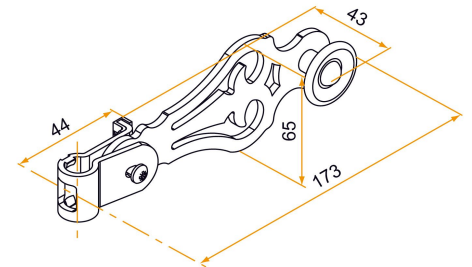

Possible applications include :

PVC and Aluminum
wing shutter
accessories

Features

- Aluminum

Tip

- The multi-RAL reference is sold with a black composite protection.

Products to be ordered from :
BURGAUD SAS 147, rue des Paludiers Z.I. des Mares 85270 SAINT-HILAIRE-DE-RIEZ
email : commande@tirard-burgaud.com

Possible applications include :

PVC and Aluminum
wing shutter
accessories

Référence	Finish	Composite part	GENCOD 3565920	Condit. par	Délai j
3ES92054	9005-30%	noir	17774 6	100	14
3ES91054	9016-80%	blanc	17764 7	100	14
3ES92054RAL		noir	18589 5	1	14
3ES92054ABRAL		blanc	22303 0	1	14