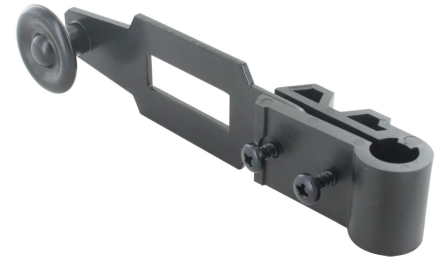

Possible applications include :

PVC and Aluminum
wing shutter
accessories

Features

- Aluminum handle with composite cam

Products to be ordered from :
BURGAUD SAS 147, rue des Paludiers Z.I. des Mares 85270 SAINT-HILAIRE-DE-RIEZ
email : commande@tirard-burgaud.com

Possible applications include :

PVC and Aluminum
wing shutter
accessories

Référence	Finish	Composite part	GENCOD 3565920	Condit. par	Délai j
5ES16022	9005-30%	noir	16355 8	100	14
5ES17022	9016-80%	blanc	16354 1	100	14