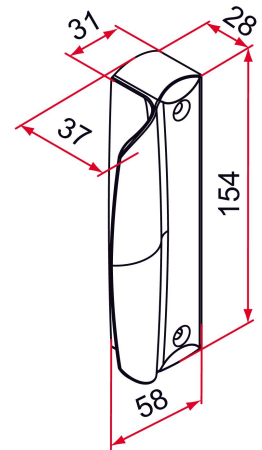

### Tip

- For fixing on stainless steel frame (metric thread screws), add M at the end of the code.

Products to be ordered from :  
 TIRARD SAS 16, Avenue du Vimeu Vert Z.A. du Vimeu Industriel 80210  
 FEUQUIERES-EN-VIMEU  
 email : [commande@tirard-burgaud.com](mailto:commande@tirard-burgaud.com)