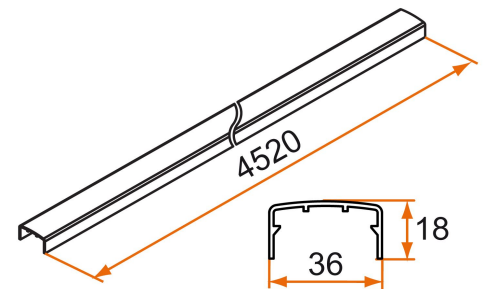

Possible applications include :

Garage door accessories

Wing shutter and louver accessories

Features

- Aluminium profile, cuttable.

Tip

- Important, for better guidance of the rod and optimal maintenance of the casing profile, remember to order the slide (lock with casing), ref CG592006. Please consult us for lengths greater than 3.80 m.