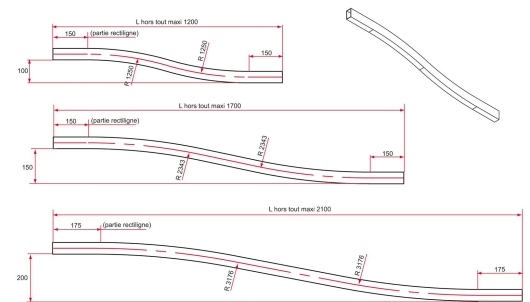

## Features

- In aluminum. For the manufacturing of curved gates or small gates. Packaging includes 2 hangers of the same length and finish.

Products to be ordered from :  
 TIRARD SAS 16, Avenue du Vimeu Vert Z.A. du Vimeu Industriel 80210  
 FEUQUIERES-EN-VIMEU  
 email : [commande@tirard-burgaud.com](mailto:commande@tirard-burgaud.com)