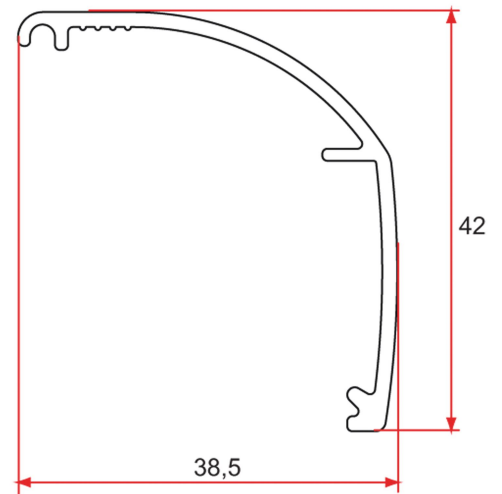

## Features

- In aluminum. Mounts on the upper guide rail.

**Tip**

- Please contact us for lengths greater than 3.80 m.

Products to be ordered from :  
 TIRARD SAS 16, Avenue du Vimeu Vert Z.A. du Vimeu Industriel 80210  
 FEUQUIERES-EN-VIMEU  
 email : [commande@tirard-burgaud.com](mailto:commande@tirard-burgaud.com)