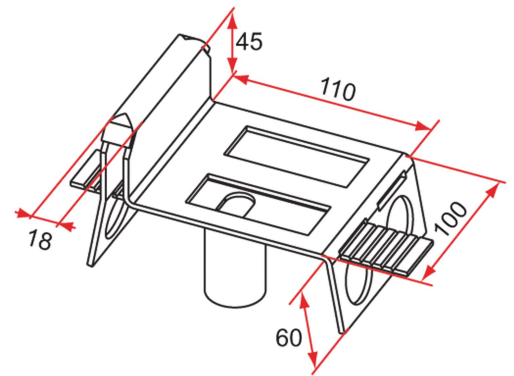

Possible applications include :

Swinging gate accessories

Features

- Adjustment by sliding for leaves thickness 15 to 70 mm. Made of steel.

Tip

- Specially designed for use with a reversible lock (Please refer to the index.)