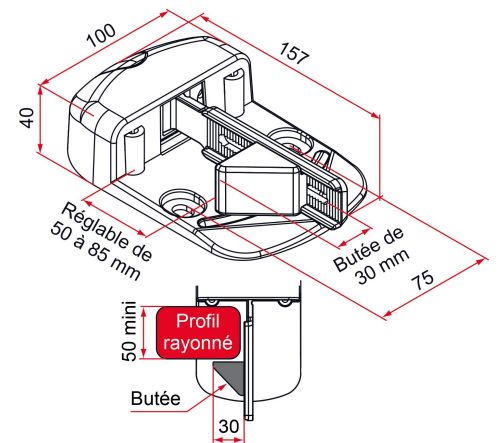

## Features

- 40mm composite sole, to be screwed or embedded (with non-supplied anchoring brackets). Cupro-aluminium arm. Composite stopper.

**Tip**

- The 30 mm stopper has been specifically developed for profiles with a radius.