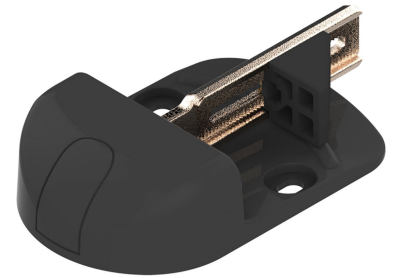

Possible applications include :

Swinging gate accessories

## Features

- 40mm composite sole, to be screwed or embedded (with non-supplied anchoring brackets). Cupro-aluminium arm. Composite stopper.

**Tip**

- The 30 mm stopper has been specifically developed for profiles with a radius.

# Automatic door stop with 30mm composite stopper.

Possible applications include :

Swinging gate accessories

Référence	Finish	GENCOD 3661598	Condit. par	Délai j
QA592502	black	04044 0	6	7

 Multi-RAL : specify your color when placing the order (<https://www.couleursral.fr/ral-classic>)