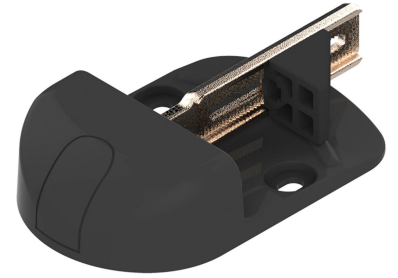

Possible applications include :

Swinging gate accessories

## Features

- 40mm composite sole, to be screwed or embedded (with non-supplied anchoring brackets). Cupro-aluminium arm. Composite stopper.

**Tip**

- The 30 mm stopper has been specifically developed for profiles with a radius.

# Automatic door stop with 30mm composite stopper.

Possible applications include :

Swinging gate accessories

Référence	Finish	GENCOD 3661598	Condit. par	Délai j
QA592502	black	04044 0	6	7

 Multi-RAL : specify your color when placing the order (<https://www.couleursral.fr/ral-classic>)