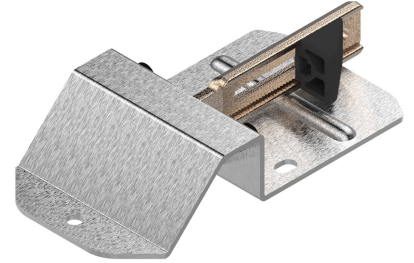

Possible applications include :

Swinging gate accessories

Features

- Stainless steel soleplate, 40 mm height, to be screwed or embedded (with anchoring brackets not provided).
- Cupro-aluminium arm. Composite stopper.

Products to be ordered from :
 TIRARD SAS 16, Avenue du Vimeu Vert Z.A. du Vimeu Industriel 80210
 FEUQUIERES-EN-VIMEU
 email : commande@tirard-burgaud.com

Automatic door stop with 20mm stainless steel stopper.

Possible applications include :

Swinging gate accessories

Référence	Finish	GENCOD 3661598	Condit. par	Délai j
QA401601	brush	04049 5	6	7
QA4XX601		05152 1	6	21

Multi-RAL : specify your color when placing the order (<https://www.couleursral.fr/ral-classic>)