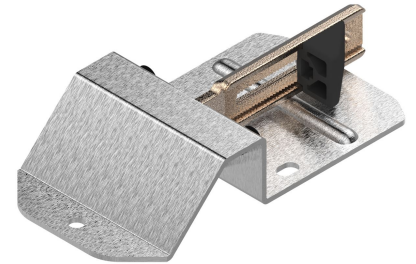

Possible applications include :

Swinging gate accessories

Features

- Stainless steel soleplate, 40 mm height, to be screwed or embedded (with anchoring brackets not provided).
- Cupro-aluminium arm. Composite stopper.

Possible applications include :

Swinging gate accessories

Référence	Finish	GENCOD 3661598	Condit. par	Délai j
QA401601	brush	04049 5	6	7
QA4XX601		05152 1	6	21

Multi-RAL : specify your color when placing the order (<https://www.couleursral.fr/ral-classic>)