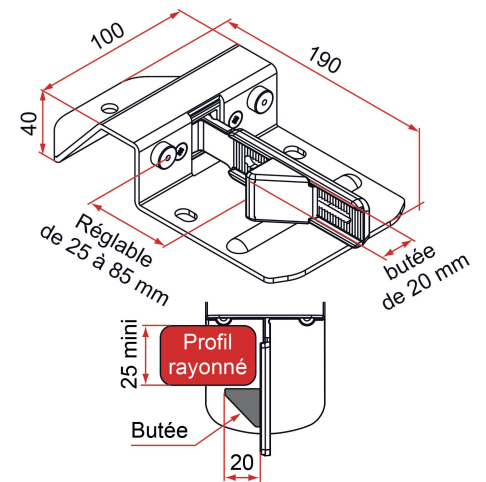

Possible applications include :

Swinging gate accessories

Features

- Stainless steel soleplate, 40 mm height, to be screwed or embedded (with anchoring brackets not provided).
- Cupro-aluminium arm. Composite stopper.