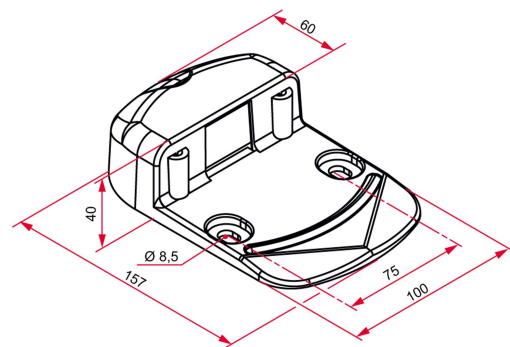

## Features

- Composite sole height 40 mm, to be screwed or embedded (with anchoring tabs not provided) 3 fixing points.

Products to be ordered from :  
 TIRARD SAS 16, Avenue du Vimeu Vert Z.A. du Vimeu Industriel 80210  
 FEUQUIERES-EN-VIMEU  
 email : [commande@tirard-burgaud.com](mailto:commande@tirard-burgaud.com)