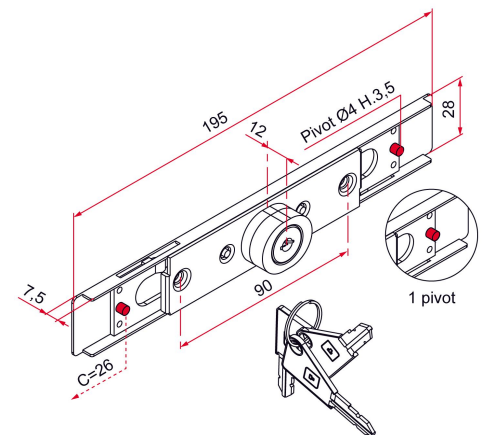

Possible applications include :

Rolling shutter accessories

Features

- Drive pivots: Ø4 mm With fixing screws for counterplate

Tip

- Option for interlocking: add S to the end of the article code.

Products to be ordered from :
 TIRARD SAS 16, Avenue du Vimeu Vert Z.A. du Vimeu Industriel 80210
 FEUQUIERES-EN-VIMEU
 email : commande@tirard-burgaud.com