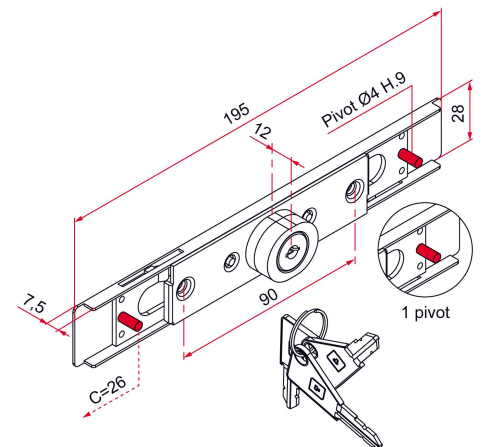

Possible applications include :

Rolling shutter accessories

Features

- Drive pivots: Ø4 mm With fixing screws for counterplate

Tip

- Option for interlocking: add S to the end of the article code.

Products to be ordered from :
 TIRARD SAS 16, Avenue du Vimeu Vert Z.A. du Vimeu Industriel 80210
 FEUQUIERES-EN-VIMEU
 email : commande@tirard-burgaud.com

Possible applications include :

Rolling shutter accessories

Référence	Material	Finish	GENCOD 3661598	Condit. par	Délai j
AA192005	steel	9005-30%	03709 9	1	7
AA191005	steel	9016-80%	00065 9	1	7
AA115005	steel	NCS 2005 Y40R (beige) -80%	01208 9	1	7
AA180005	steel	8019-80%	00045 1	1	7
AA170005	steel	7035-80%	00029 1	1	7
AA114005	steel	Zn	00009 3	1	7
AA292005	brass	9005-30%	03717 4	1	7
AA291005	brass	9016-80%	00117 5	1	7
AA215005	brass	NCS 2005 Y40R (beige) -80%	01224 9	1	14
AA280005	brass	brown	00101 4	1	14
AA270005	brass	7035-80%	00085 7	1	14