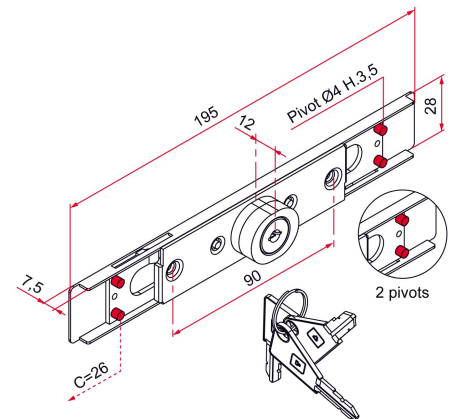

## Features

- Drive pivots: Ø4 mm With fixing screws for counterplate

Tip

- Option for interlocking: add S to the end of the article code.

Products to be ordered from :  
 TIRARD SAS 16, Avenue du Vimeu Vert Z.A. du Vimeu Industriel 80210  
 FEUQUIERES-EN-VIMEU  
 email : [commande@tirard-burgaud.com](mailto:commande@tirard-burgaud.com)