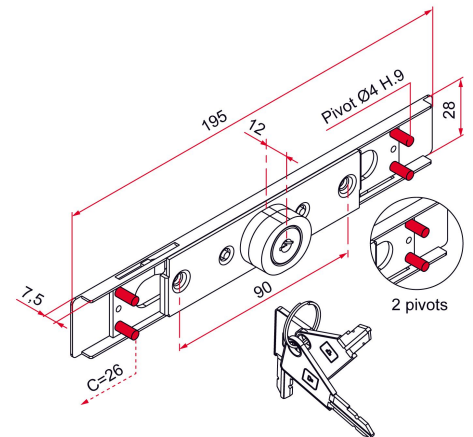

Possible applications include :

Rolling shutter accessories

Features

- Drive pivots: Ø4 mm With fixing screws for counterplate

Tip

- Option for interlocking: add S to the end of the article code.

Products to be ordered from :
 TIRARD SAS 16, Avenue du Vimeu Vert Z.A. du Vimeu Industriel 80210
 FEUQUIERES-EN-VIMEU
 email : commande@tirard-burgaud.com

Possible applications include :

Rolling shutter accessories

Référence	Material	Finish	GENCOD 3661598	Condit. par	Délai j
AA192006	steel	9005-30%	03713 6	1	7
AA191006	steel	9016-80%	00067 3	1	7
AA180006	steel	8019-80%	00047 5	1	7
AA115006	steel	NCS 2005 Y40R (beige) -80%	01210 2	1	7
AA170006	steel	7035-80%	00031 4	1	7
AA114006	steel	Zn	00011 6	1	7
AA292006	brass	9005-30%	03721 1	1	7
AA291006	brass	9016-80%	00119 9	1	7
AA280006	brass	8019-80%	00103 8	1	14
AA215006	brass	NCS 2005 Y40R (beige) -80%	01226 3	1	14
AA270006	brass	7035-80%	00087 1	1	14