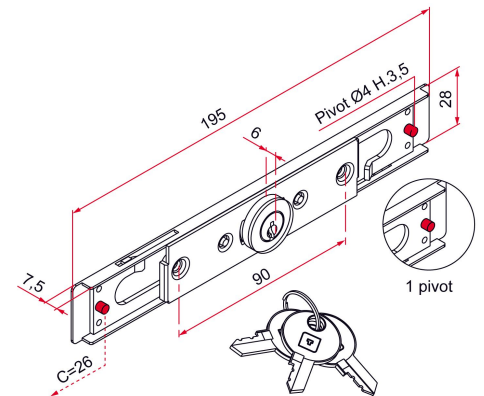

Possible applications include :

Rolling shutter accessories

Features

- Drive pivots Ø4 mm With fixing screws for counterplate

Tip

- Option for interlocking: add S to the end of the article code.

Products to be ordered from :
 TIRARD SAS 16, Avenue du Vimeu Vert Z.A. du Vimeu Industriel 80210
 FEUQUIERES-EN-VIMEU
 email : commande@tirard-burgaud.com

Possible applications include :

Rolling shutter accessories

Référence	Material	Finish	GENCOD 3661598	Condit. par	Délai j
AA192009	steel	9005-30%	03723 5	1	7
AA191009	steel	9016-80%	00073 4	1	7
AA115007	steel	NCS 2005 Y40R (beige) -80%	01212 6	1	7
AA180009	steel	8019-80%	00053 6	1	7
AA170007	steel	7035-80%	00033 8	1	7
AA114009	steel	Zn	00017 8	1	7
AA292007	brass	9005-30%	03726 6	1	7
AA291007	brass	9016-80%	00121 2	1	7
AA215007	brass	NCS 2005 Y40R (beige) -80%	01228 7	1	14
AA280007	brass	8019-80%	00105 2	1	14
AA270007	brass	7035-80%	00089 5	1	14