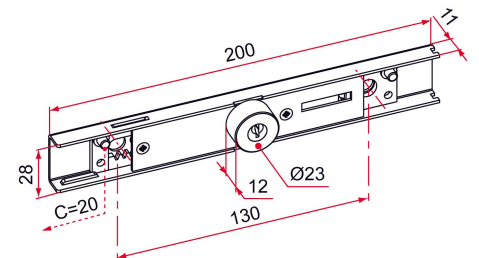

## Features

- Steel or brass lock Nickel-plated brass cylinder To be recessed into the blade

Tip

- Possibility of self-locking: add S to the article code. Possibility to order key blanks to be cut: - ref.AE217004 for cylinder length 12 - ref.AE217006 for cylinder length 21.