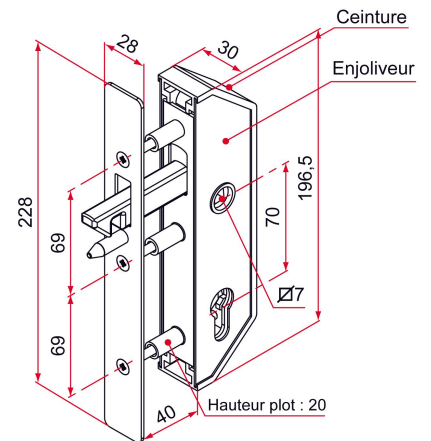

Possible applications include :

Sliding gate

Features

- Comes with 2 powder-coated covers Composite belt Raw stainless steel 304 headpiece Comes with fixing screws

Products to be ordered from :
 TIRARD SAS 16, Avenue du Vimeu Vert Z.A. du Vimeu Industriel 80210
 FEUQUIERES-EN-VIMEU
 email : commande@tirard-burgaud.com

Possible applications include :

Sliding gate

Référence	Trim finish	Belt finish	GENCOD 3661598	Condit. par	Délai j
GJ792313	9005-80%	black	00959 1	1	7
GJ791313	9016-80%	white	00953 9	1	7

 Multi-RAL : specify your color when placing the order (<https://www.couleursral.fr/ral-classic>)