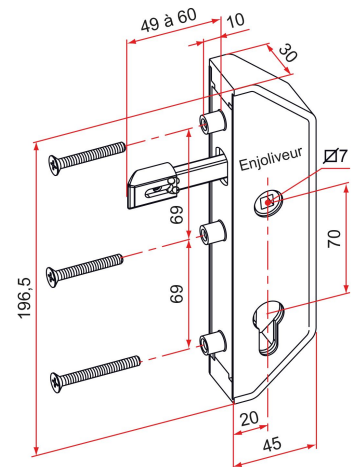

Possible applications include :

Swinging gate accessories

Features

- Adjustable and reversible latch. Supplied with cylinder screws and fixing screws.

Tip

- For use with an electric strike, add E at the end of the code. Other special manufacturing options are available, please consult us. Consider header strikes and stops.