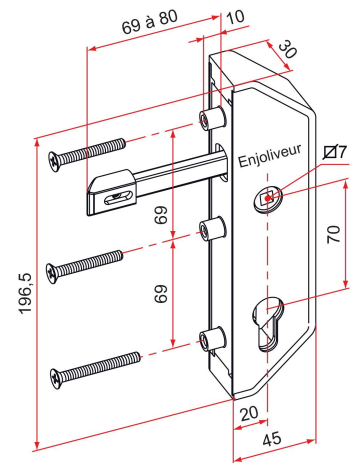

Possible applications include :

Swinging gate accessories

Features

- Adjustable and reversible latch. Supplied with cylinder screws and fixing screws.

- For use with an electric strike, add E at the end of the code. Other special manufacturing options are available, please contact us. Consider header strikes and stops.