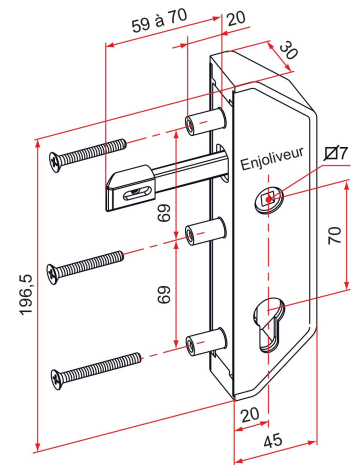

Possible applications include :

Swinging gate accessories

Features

- Adjustable and reversible latch. Supplied with cylinder screws and fixing screws.

Tip

- For use with an electric strike, add E at the end of the code. Other special manufacturing options are available, please contact us. Consider header strikes and stops.