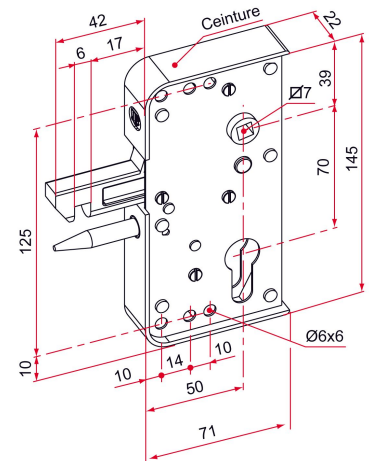

Possible applications include :

Sliding gate

Features

- Supplied with composite shim for installation Brass or alloy components Composite belt

Products to be ordered from :
 TIRARD SAS 16, Avenue du Vimeu Vert Z.A. du Vimeu Industriel 80210
 FEUQUIERES-EN-VIMEU
 email : commande@tirard-burgaud.com

Possible applications include :

Sliding gate

Référence	Finish	GENCOD 3661598	Condit. par	Délai j
GA592304	black	00498 5	1	7
GA591304	white	00493 0	1	7

 Multi-RAL : specify your color when placing the order (<https://www.couleursral.fr/ral-classic>)