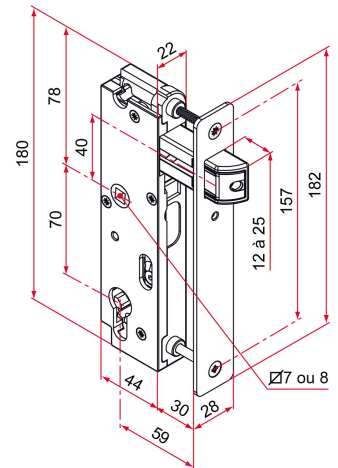

Possible applications include :

Swinging gate accessories

Features

- Composite lock case and 304 stainless steel strike plate.
Reversible.

- For the colored versions, only the headplate is painted.

Products to be ordered from :
TIRARD SAS 16, Avenue du Vimeu Vert Z.A. du Vimeu Industriel 80210
FEUQUIERES-EN-VIMEU
email : commande@tirard-burgaud.com

GK lock with recessed bolt zamak - 59mm axis - square strike plate - for 30x30 frame - recessed

Possible applications include :

Swinging gate accessories

Référence	Square spindle	Finish	GENCOD 3661598	Condit. par	Délai j
GK492104	7	9005-80%	02980 3	1	7
GK491104	7	9016-80%	02979 7	1	14
GK401104	7	brush	02978 0	1	7
GK4XX104	7		04909 2	1	21
GK492114	8	9005-80%	02983 4	1	7
GK491114	8	9016-80%	02982 7	1	14
GK401114	8	brush	02981 0	1	7
GK4XX114	8		04910 8	1	21