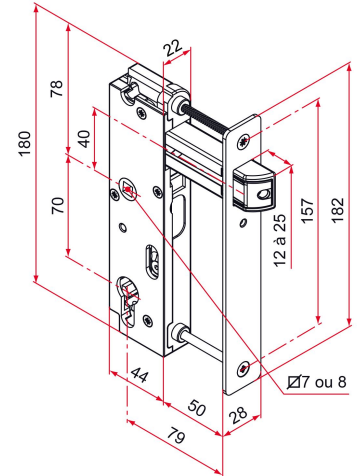

Possible applications include :

Swinging gate accessories

Features

- Composite lock case and 304 stainless steel faceplate. Reversible.

Tip

- For the colored versions, only the headplate is painted.

Products to be ordered from :
 TIRARD SAS 16, Avenue du Vimeu Vert Z.A. du Vimeu Industriel 80210
 FEUQUIERES-EN-VIMEU
 email : commande@tirard-burgaud.com

GK lock with retractable zamak bolt - 79mm axis - square strike plate - for 50x30 frame - recessed

Possible applications include :

Swinging gate accessories

Référence	Square spindle	Finish	GENCOD 3661598	Condit. par	Délai j
GK492106	7	9005-80%	02992 6	1	7
GK491106	7	9016-80%	02991 9	1	14
GK401106	7	brush	02990 2	1	7
GK4XX106	7		04913 9	1	21
GK492116	8	9005-80%	02995 7	1	7
GK491116	8	9016-80%	02994 0	1	14
GK401116	8	brush	02993 3	1	7
GK4XX116	8		05353 2	1	21