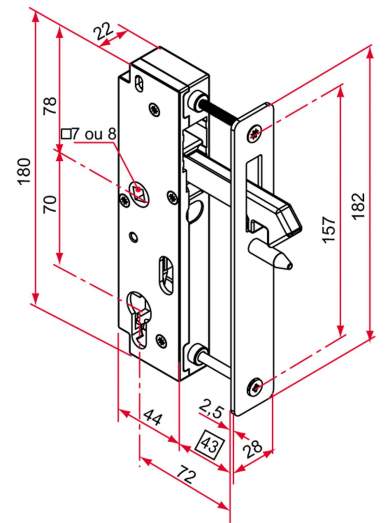

Possible applications include :

Sliding gate

Features

- Composite lock case Stainless steel 304 faceplate

Products to be ordered from :
 TIRARD SAS 16, Avenue du Vimeu Vert Z.A. du Vimeu Industriel 80210
 FEUQUIERES-EN-VIMEU
 email : commande@tirard-burgaud.com

GK lock with lifting bolt zamak - 72 axis - square strike plate - for integrated frame of 30x30 - recessed

Possible applications include :

Sliding gate

| Référence | Square spindle | Headrest finish | GENCOD 3661598 | Condit. par | Délai j |
|-----------|----------------|-----------------|-------------------|----------------|---------|
| GK401208 | 7 | brush | 03561 3 | 1 | 7 |
| GK401218 | 8 | brush | 03562 0 | 1 | 7 |