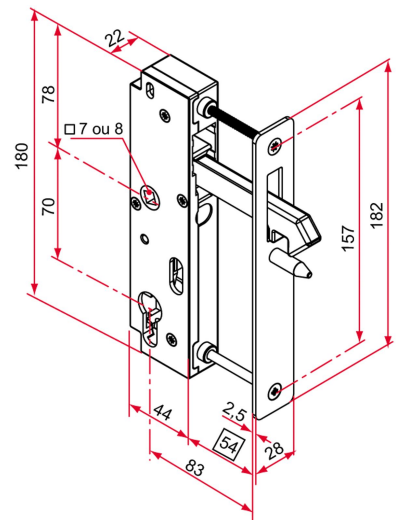

## Features

- Composite lock case Stainless steel 304 faceplate

Products to be ordered from :  
 TIRARD SAS 16, Avenue du Vimeu Vert Z.A. du Vimeu Industriel 80210  
 FEUQUIERES-EN-VIMEU  
 email : [commande@tirard-burgaud.com](mailto:commande@tirard-burgaud.com)

# GK lock with lifting bolt zamak - 83mm axis - square strike plate - for integrated frame of 30x30 - recessed

Possible applications include :

Sliding gate

Référence	Square spindle	Headrest finish	GENCOD 3661598	Condit. par	Délai j
GK401209	7	brush	03569 9	1	7
GK401219	8	brush	03570 5	1	7