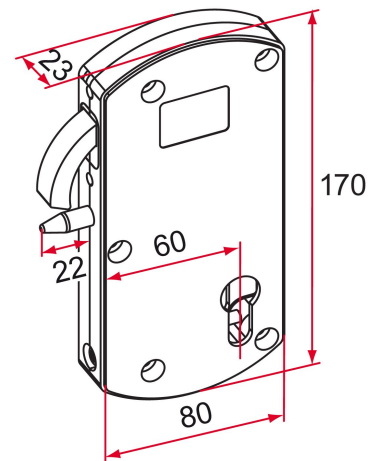

Possible applications include :

Sliding gate

Features

- Composite lock housing Anti-lift finger Screw cover caps
- Supplied with stainless steel fixing screws

Tip

- The M at the end of the references means that the lock is fixed on a stainless steel frame and is delivered with metric thread screws. The Modulox PVC and metal coverings are not compatible with this lock. Use this lock without any covering or with composite trims.