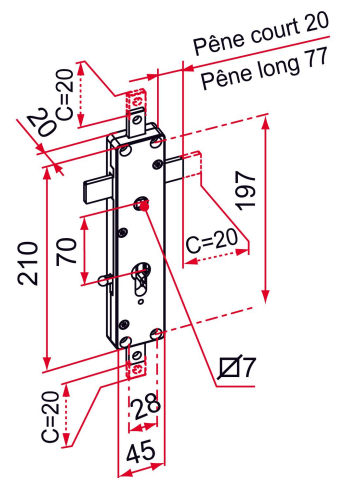

Possible applications include :

Features

- 1 reversible metal lock 4 composite slides 2 straight connection sleeves 2 angled connection sleeves 2 composite threshold and lintel strikes 1 universal stainless steel flat strike for 3rd point
Screws

Tip

- Remember to order your cylinders, handles, plates or cleanliness rosettes.

Products to be ordered from :
TIRARD SAS 16, Avenue du Vimeu Vert Z.A. du Vimeu Industriel 80210
FEUQUIERES-EN-VIMEU
email : commande@tirard-burgaud.com