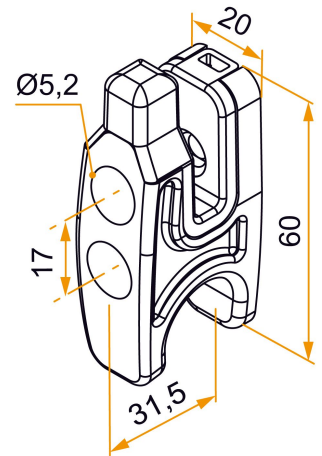

Products to be ordered from :
BURGAUD SAS 147, rue des Paludiers Z.I. des Mares 85270 SAINT-HILAIRE-DE-RIEZ
email : commande@tirard-burgaud.com