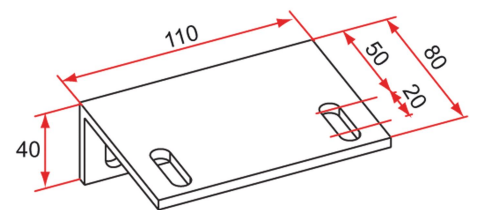

Possible applications include :

Sliding gate

Features

- In aluminum. To be fixed on a pillar or interior post. Adjustable.

Products to be ordered from :
 TIRARD SAS 16, Avenue du Vimeu Vert Z.A. du Vimeu Industriel 80210
 FEUQUIERES-EN-VIMEU
 email : commande@tirard-burgaud.com