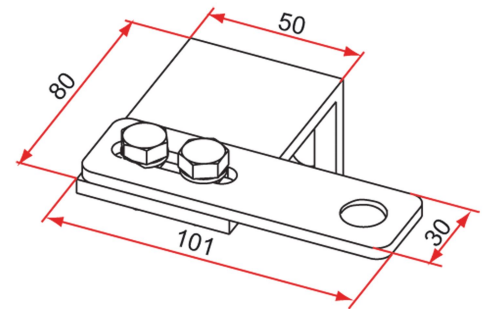

Possible applications include :

Sliding gate

Features

- In aluminum To be fixed on pillar or interior post Adjustable
For mounting a single guide finger

Products to be ordered from :
TIRARD SAS 16, Avenue du Vimeu Vert Z.A. du Vimeu Industriel 80210
FEUQUIERES-EN-VIMEU
email : commande@tirard-burgaud.com