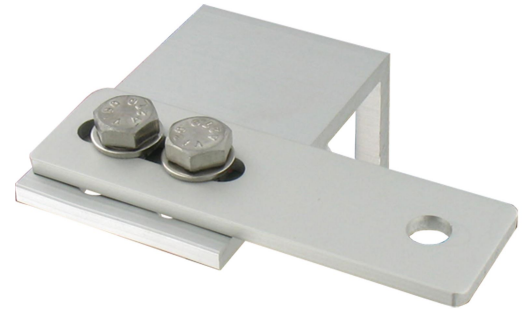

Possible applications include :

Sliding gate

Features

- In aluminum To be fixed on pillar or interior post Adjustable
For mounting a single guide finger

Products to be ordered from :
TIRARD SAS 16, Avenue du Vimeu Vert Z.A. du Vimeu Industriel 80210
FEUQUIERES-EN-VIMEU
email : commande@tirard-burgaud.com

Possible applications include :

Sliding gate

Référence	Finish	GENCOD 3661598	Condit. par	Délai j
NN391001	9016-80%	00746 7	1	14
NN310001	anodized	00742 9	1	7
NN3XX001		01408 3	1	21

 Multi-RAL : specify your color when placing the order (<https://www.couleursral.fr/ral-classic>)