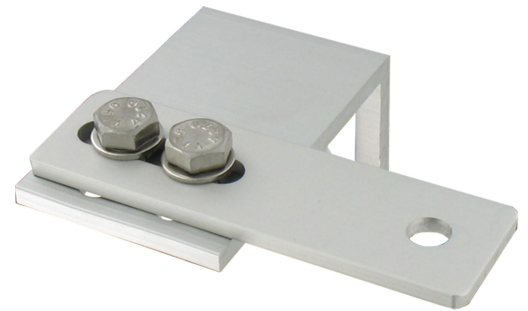

Possible applications include :

Sliding gate

Features

- In aluminum To be fixed on pillar or interior post Adjustable
For mounting a single guide finger

Products to be ordered from :
TIRARD SAS 16, Avenue du Vimeu Vert Z.A. du Vimeu Industriel 80210
FEUQUIERES-EN-VIMEU
email : commande@tirard-burgaud.com

Possible applications include :

Sliding gate

Référence	Finish	GENCOD 3661598	Condit. par	Délai j
NN391001	9016-80%	00746 7	1	14
NN310001	anodized	00742 9	1	7
NN3XX001		01408 3	1	21

 Multi-RAL : specify your color when placing the order (<https://www.couleursral.fr/ral-classic>)