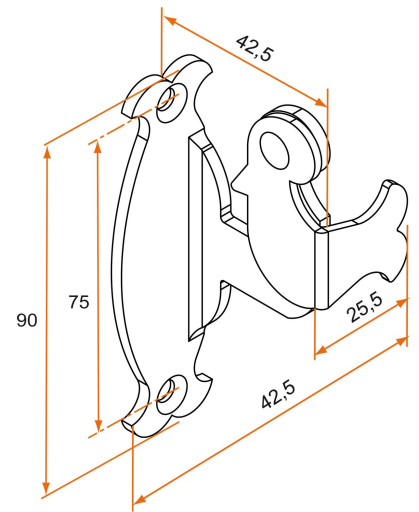

Possible applications include :

Wooden wing shutter accessories

Features

- Made of steel

Products to be ordered from :
 BURGAUD SAS 147, rue des Paludiers Z.I. des Mares 85270 SAINT-HILAIRE-DE-RIEZ
 email : commande@tirard-burgaud.com