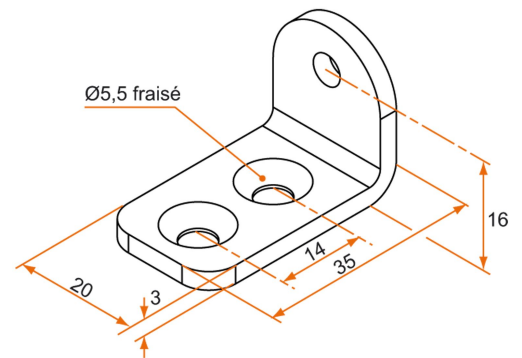

Possible applications include :

Wooden wing shutter accessories

PVC and Aluminum wing shutter accessories

External thermal insulation

Features

- Aluminum

Tip

- Only for extension Length 375.