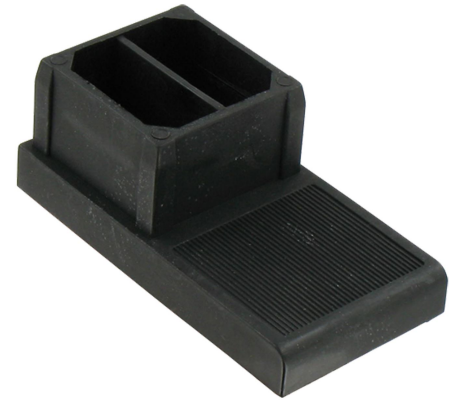

Possible applications include :

Swinging gate accessories

Features

- Force fitting into the profile

Products to be ordered from :
 TIRARD SAS 16, Avenue du Vimeu Vert Z.A. du Vimeu Industriel 80210
 FEUQUIERES-EN-VIMEU
 email : commande@tirard-burgaud.com

Possible applications include :

Swinging gate accessories

Référence	Finish	GENCOD 3661598	Condit. par	Délai j
LJ591008	white	00666 8	20	7
LJ592008	black	00679 8	20	7

 Multi-RAL : specify your color when placing the order (<https://www.couleursral.fr/ral-classic>)