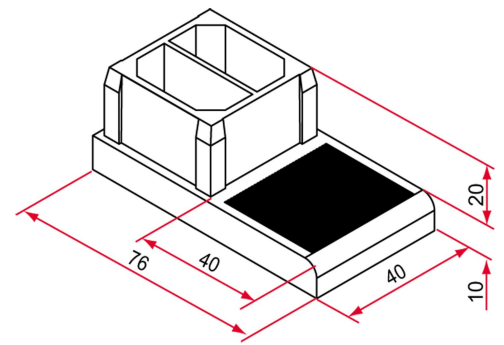

Possible applications include :

Swinging gate accessories

Features

- Force fitting into the profile

Products to be ordered from :
 TIRARD SAS 16, Avenue du Vimeu Vert Z.A. du Vimeu Industriel 80210
 FEUQUIERES-EN-VIMEU
 email : commande@tirard-burgaud.com