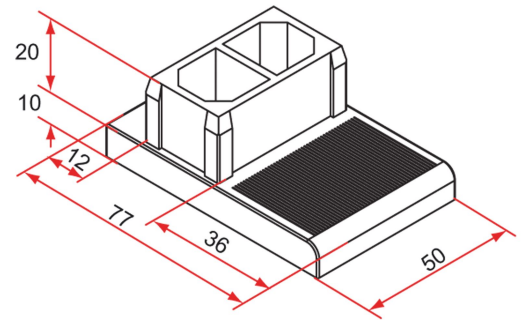

Possible applications include :

Swinging gate accessories

Features

- Force fitting into the profile

Products to be ordered from :
 TIRARD SAS 16, Avenue du Vimeu Vert Z.A. du Vimeu Industriel 80210
 FEUQUIERES-EN-VIMEU
 email : commande@tirard-burgaud.com

Heel for 50x30 and 50x40 profile, Th.1.8 - composite

Possible applications include :

Swinging gate accessories

Référence	Finish	GENCOD 3661598	Condit. par	Délai j
LJ591007	white	00665 1	20	7
LJ592007	black	00678 1	20	7