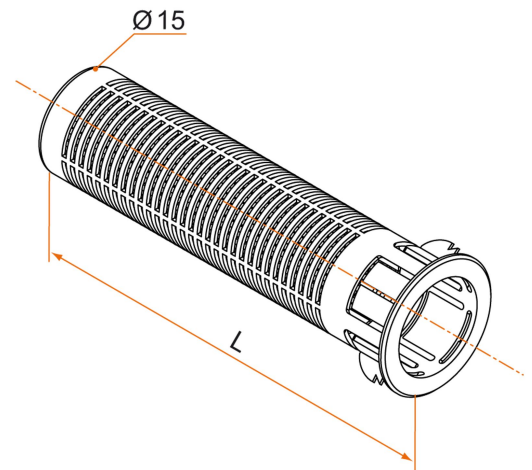

Possible applications include :

Wooden wing shutter accessories

Features

- In composite

Products to be ordered from :
 BURGAUD SAS 147, rue des Paludiers Z.I. des Mares 85270 SAINT-HILAIRE-DE-RIEZ
 email : commande@tirard-burgaud.com

Possible applications include :

Wooden wing shutter accessories

Référence	L	Ø	Finish	GENCOD 3565920	Condit. par	Délai j
900703	85	16	Composite	03679 1	50	14
900704	130	16	Composite	03680 7	50	14
GDP001	85	20	Composite	20094 9	20	14
GDP002	130	20	Composite	20091 8	20	14