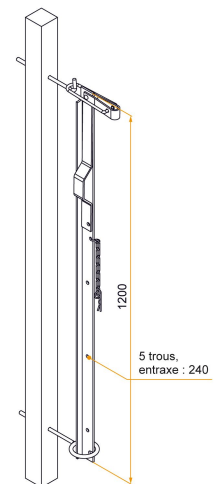

Possible applications include :

Hardware and
woodwork

Features

- In steel Composition: 1 bottom screw ring 1 top hook 1 locking pin on chain (without padlock)

Products to be ordered from :
BURGAUD SAS 147, rue des Paludiers Z.I. des Mares 85270 SAINT-HILAIRE-DE-RIEZ
email : commande@tirard-burgaud.com