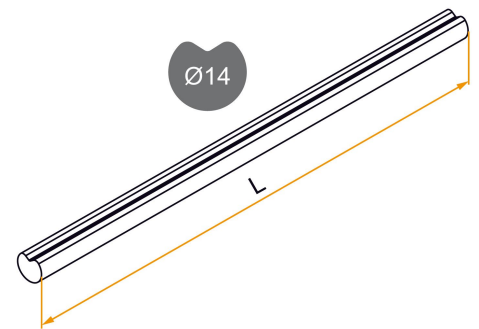

Possible applications include :

Wooden wing shutter accessories

Tip

- Calculation of the tube length: Tube length = Total length of the espagnolette - 18 mm.

Products to be ordered from :
 BURGAUD SAS 147, rue des Paludiers Z.I. des Mares 85270 SAINT-HILAIRE-DE-RIEZ
 email : commande@tirard-burgaud.com