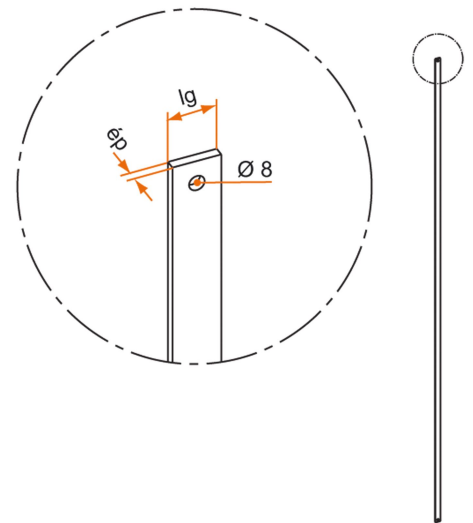

Possible applications include :

Wing shutter and louver accessories

Features

- Made of steel. Drilled at both ends, can be cut to size.

Products to be ordered from :
 TIRARD SAS 16, Avenue du Vimeu Vert Z.A. du Vimeu Industriel 80210
 FEUQUIERES-EN-VIMEU
 email : commande@tirard-burgaud.com

Possible applications include :

Wing shutter and louver accessories

Référence	Finish	L	GENCOD 3661598	Condit. par	Délai j
CA111005	Zn	2350	00193 9	5	7

 Multi-RAL : specify your color when placing the order (<https://www.couleursral.fr/ral-classic>)