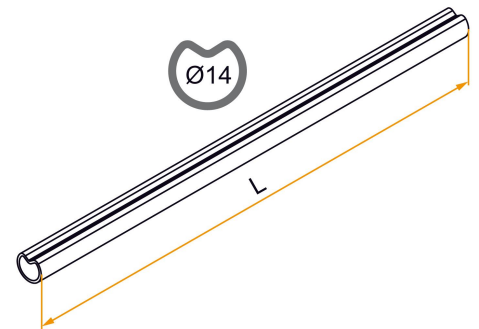

Possible applications include :

Wooden wing shutter accessories

Tip

- Calculation of the tube length: Tube length = Total length of the espagnolette - 18 mm.

Products to be ordered from :
 BURGAUD SAS 147, rue des Paludiers Z.I. des Mares 85270 SAINT-HILAIRE-DE-RIEZ
 email : commande@tirard-burgaud.com

Possible applications include :

Wooden wing shutter accessories

Référence	L	Finish	GENCOD 3565920	Condit. par	Délai j
115306	1600	Zn	00254 3	5	14
115308	2000	Zn	17266 6	5	21
115310	2500	Zn	00255 0	5	14

 Multi-RAL : specify your color when placing the order (<https://www.couleursral.fr/ral-classic>)