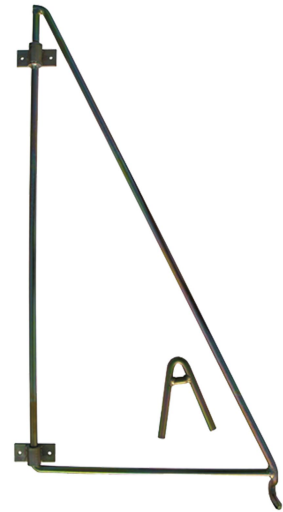

Possible applications include :

Swinging gate accessories

Features

- In Ø16 steel. Supplied with anchoring pin.

Products to be ordered from :
 BURGAUD SAS 147, rue des Paludiers Z.I. des Mares 85270 SAINT-HILAIRE-DE-RIEZ
 email : commande@tirard-burgaud.com

Possible applications include :

Swinging gate accessories

Référence	H	Finish	GENCOD 3565920	Condit. par	Délai j
129091	1000	ZN+9005-30%	00300 7	1	21
129090Q	1000	Zn	00299 4	1	14
129101	1200	ZN+9005-30%	12993 6	1	21
129100Q	1200	Zn	00302 1	1	14
129111	1400	ZN+9005-30%	00306 9	1	21
129110Q	1400	Zn	15746 5	1	14