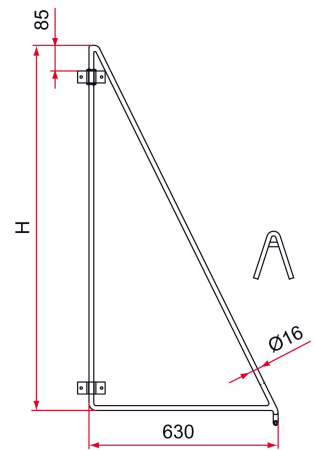

Possible applications include :

Swinging gate accessories

Features

- In Ø16 steel. Supplied with anchoring pin.

Products to be ordered from :
 BURGAUD SAS 147, rue des Paludiers Z.I. des Mares 85270 SAINT-HILAIRE-DE-RIEZ
 email : commande@tirard-burgaud.com

Possible applications include :

Swinging gate accessories

Référence	H	Finish	GENCOD 3565920	Condit. par	Délai j
129091	1000	ZN+9005-30%	00300 7	1	21
129090Q	1000	Zn	00299 4	1	14
129101	1200	ZN+9005-30%	12993 6	1	21
129100Q	1200	Zn	00302 1	1	14
129111	1400	ZN+9005-30%	00306 9	1	21
129110Q	1400	Zn	15746 5	1	14