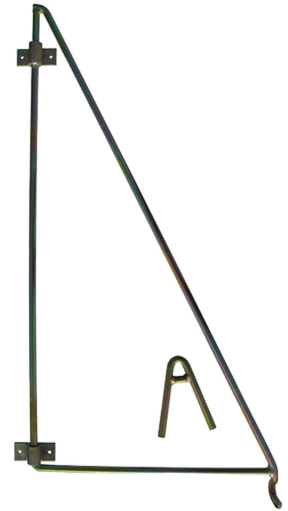

Possible applications include :

Swinging gate accessories

Features

- In Ø16 steel. Supplied with anchoring pin.

Products to be ordered from :
 BURGAUD SAS 147, rue des Paludiers Z.I. des Mares 85270 SAINT-HILAIRE-DE-RIEZ
 email : commande@tirard-burgaud.com

Possible applications include :

Swinging gate accessories

Référence	H	Finish	GENCOD 3565920	Condit. par	Délai j
129091	1000	ZN+9005-30%	00300 7	1	21
129090Q	1000	Zn	00299 4	1	14
129101	1200	ZN+9005-30%	12993 6	1	21
129100Q	1200	Zn	00302 1	1	14
129111	1400	ZN+9005-30%	00306 9	1	21
129110Q	1400	Zn	15746 5	1	14