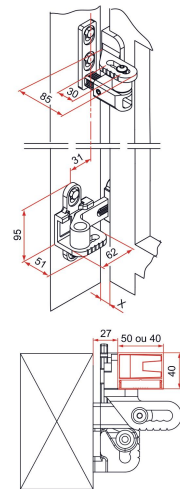

Possible applications include :

Swinging gate accessories

Features

- In copper-aluminium and raw or powder-coated brass

Tip

- For the 50x40 profile, order the insert ref.NE301001 (2 per variapente). For the 40x40 profile, order the insert ref.NE301002 (2 per variapente).