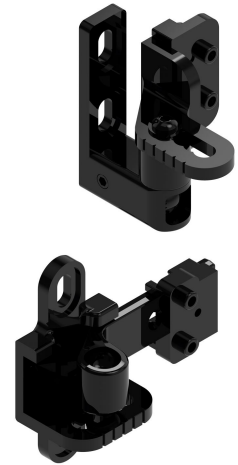

Possible applications include :

Swinging gate accessories

Features

- In copper-aluminium and raw or powder-coated brass

Tip

- For the 50x40 profile, order the insert ref.NE301001 (2 per variapente). For the 40x40 profile, order the insert ref.NE301002 (2 per variapente).