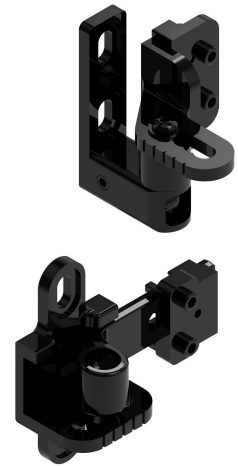

Possible applications include :

Référence	Finish	GENCOD 3661598	Condit. par	Délai j
NJ692002	9005-80%	01716 9	1	21
NJ691002	9016-80%	01592 9	1	7
NJ619002	raw	01591 2	1	7
NJ6XX002		04265 9	1	21

Multi-RAL : specify your color when placing the order (<https://www.couleursral.fr/ral-classic>)