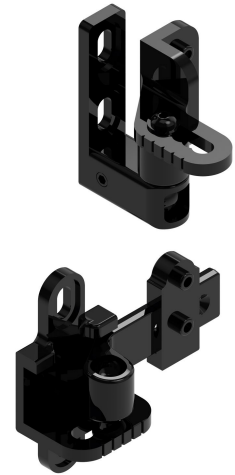

Possible applications include :

Swinging gate accessories

## Features

- In copper-aluminium and raw or powder-coated brass

**Tip**

- For the 50x30 profile, order the insert ref.NE301001 (2 per variapente). For the 30x30 profile, order the insert ref.NE301004 (2 per variapente).

Swinging gate accessories

Référence	Finish	GENCOD 3661598	Condit. par	Délai j
NJ692001	9005-80%	01715 2	1	21
NJ691001	9016-80%	00736 8	1	14
NJ619001	raw	00735 1	1	7
NJ6XX001		01511 0	1	21

 Multi-RAL : specify your color when placing the order (<https://www.couleursral.fr/ral-classic>)