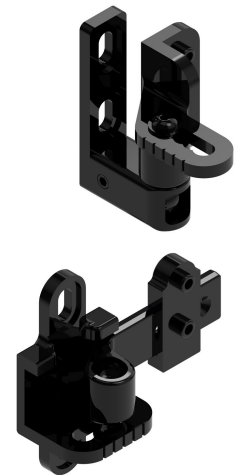

Possible applications include :

Swinging gate accessories

## Features

- In copper-aluminium and raw or powder-coated brass

**Tip**

- For the 50x30 profile, order the insert ref.NE301001 (2 per variapente). For the 30x30 profile, order the insert ref.NE301004 (2 per variapente).

Swinging gate accessories

Référence	Finish	GENCOD 3661598	Condit. par	Délai j
NJ692001	9005-80%	01715 2	1	21
NJ691001	9016-80%	00736 8	1	14
NJ619001	raw	00735 1	1	7
NJ6XX001		01511 0	1	21

 Multi-RAL : specify your color when placing the order (<https://www.couleursral.fr/ral-classic>)