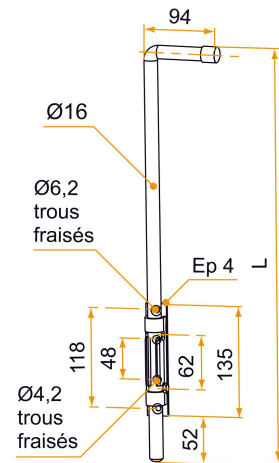

Products to be ordered from :
BURGAUD SAS 147, rue des Paludiers Z.I. des Mares 85270 SAINT-HILAIRE-DE-RIEZ
email : commande@tirard-burgaud.com