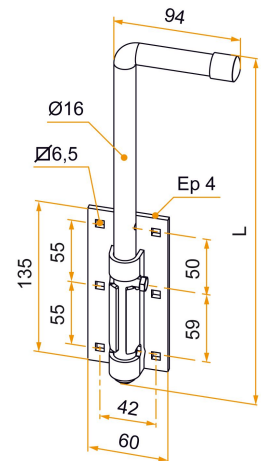

Products to be ordered from :
BURGAUD SAS 147, rue des Paludiers Z.I. des Mares 85270 SAINT-HILAIRE-DE-RIEZ
email : commande@tirard-burgaud.com