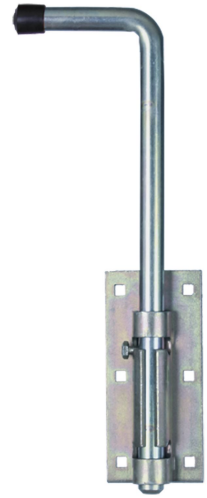

Possible applications include :

Hardware and woodwork

Features

- Made of steel

Products to be ordered from :
BURGAUD SAS 147, rue des Paludiers Z.I. des Mares 85270 SAINT-HILAIRE-DE-RIEZ
email : commande@tirard-burgaud.com

Detachable pro bayonet lock on a wide reinforced plate for adjustable screw fixing.

Possible applications include :

Hardware and woodwork

Référence	L	Finish	GENCOD 3565920	Condit. par	Délai j
130181Q	300	White zn	15738 0	5	21
130195Q	500	White zn	15739 7	5	21