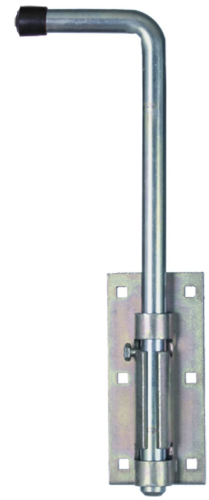

Possible applications include :

Hardware and woodwork

Features

- Made of steel

Products to be ordered from :
BURGAUD SAS 147, rue des Paludiers Z.I. des Mares 85270 SAINT-HILAIRE-DE-RIEZ
email : commande@tirard-burgaud.com

Detachable pro bayonet lock on a wide reinforced plate for adjustable screw fixing.

Possible applications include :

Hardware and woodwork

Référence	L	Finish	GENCOD 3565920	Condit. par	Délai j
130181Q	300	White zn	15738 0	5	21
130195Q	500	White zn	15739 7	5	21