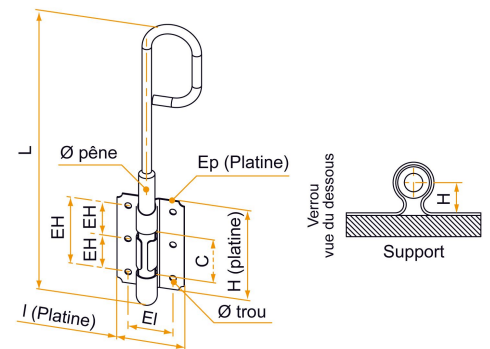

Possible applications include :

Stainless steel accessories

Hardware and woodwork

Products to be ordered from :
BURGAUD SAS 147, rue des Paludiers Z.I. des Mares 85270 SAINT-HILAIRE-DE-RIEZ
email : commande@tirard-burgaud.com

Possible applications include :

Stainless steel accessories

Hardware and woodwork

Référence	L	Ø bolt	Plate WxHxTh	H	Ø hole	CD H x CD W	C	No. of holes	Finish	GENCOD 3565920	Condit. par	Délai j
130730Q	250	14	60x90x1.2	14	5	45x72	40	6	polite	17217 8	10	21
130732Q	300	14	60x90x1.2	14	5	45x72	40	6	polite	14555 4	10	14
130736Q	400	14	60x90x1.2	14	5	45x72	40	6	polite	14556 1	10	14

Multi-RAL : specify your color when placing the order (<https://www.couleursral.fr/ral-classic>)