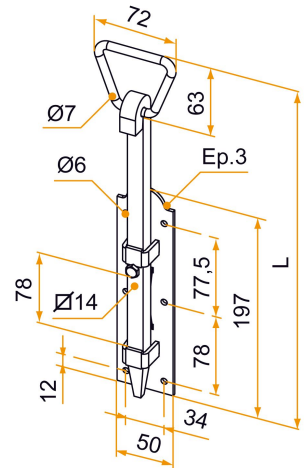

Products to be ordered from :
BURGAUD SAS 147, rue des Paludiers Z.I. des Mares 85270 SAINT-HILAIRE-DE-RIEZ
email : commande@tirard-burgaud.com