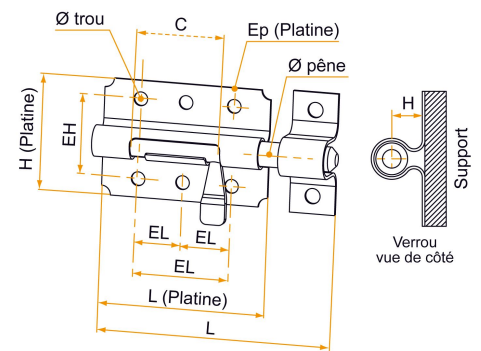

Possible applications include :

Hardware and woodwork

Products to be ordered from :
BURGAUD SAS 147, rue des Paludiers Z.I. des Mares 85270 SAINT-HILAIRE-DE-RIEZ
email : commande@tirard-burgaud.com