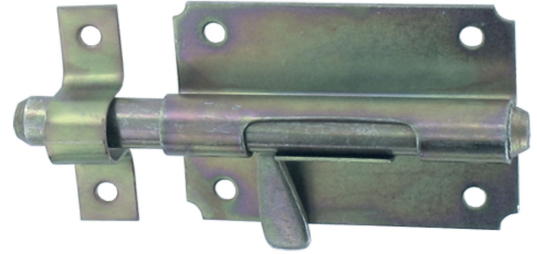

Possible applications include :

Hardware and woodwork

Products to be ordered from :
BURGAUD SAS 147, rue des Paludiers Z.I. des Mares 85270 SAINT-HILAIRE-DE-RIEZ
email : commande@tirard-burgaud.com