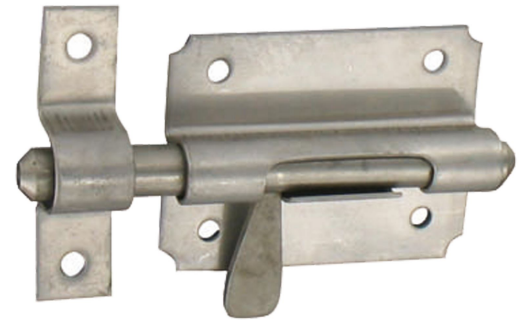

Possible applications include :

Stainless steel accessories

Hardware and woodwork

Products to be ordered from :
BURGAUD SAS 147, rue des Paludiers Z.I. des Mares 85270 SAINT-HILAIRE-DE-RIEZ
email : commande@tirard-burgaud.com