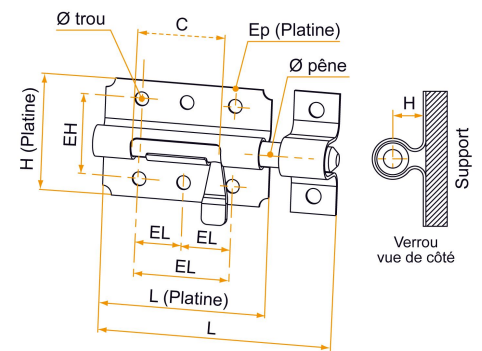

Possible applications include :

Stainless steel accessories

Hardware and woodwork

Products to be ordered from :
BURGAUD SAS 147, rue des Paludiers Z.I. des Mares 85270 SAINT-HILAIRE-DE-RIEZ
email : commande@tirard-burgaud.com