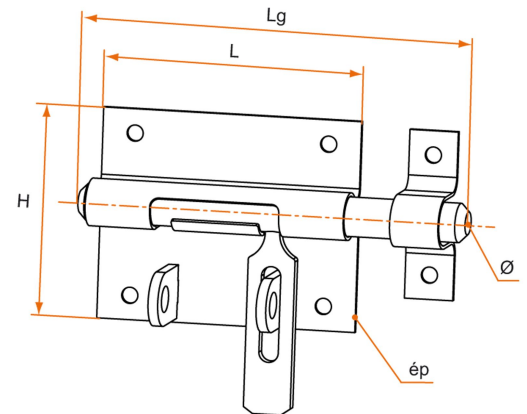

ATTENTION

- Delivered without padlock.

Products to be ordered from :
BURGAUD SAS 147, rue des Paludiers Z.I. des Mares 85270 SAINT-HILAIRE-DE-RIEZ
email : commande@tirard-burgaud.com